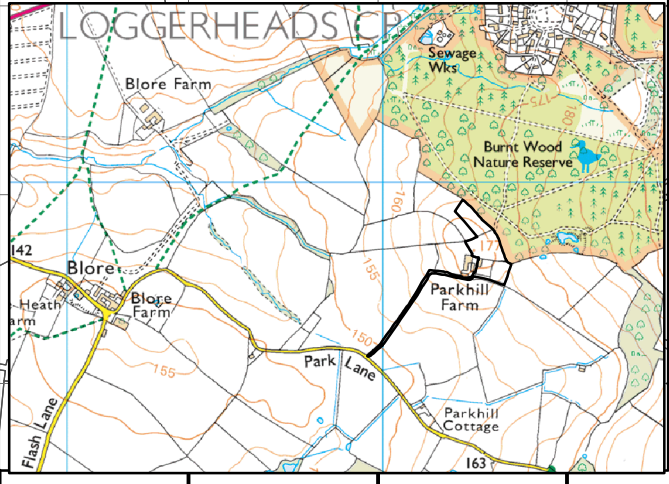

# Park Hill Farm, Park Lane, Blore

22/00214/FUL

This map is reproduced from Ordnance Survey material with the permission of Her Majesty's Stationery Office. Crown Copyright. Unauthorised reproduction infringes Crown Copyright and may lead to civil proceedings. Newcastle Under Lyme Borough Council – 100019654 – 2022

This Map remains the property of Newcastle-under-Lyme Borough Council and should only be used in connection with the purpose for which it was issued.

1:4,000 N